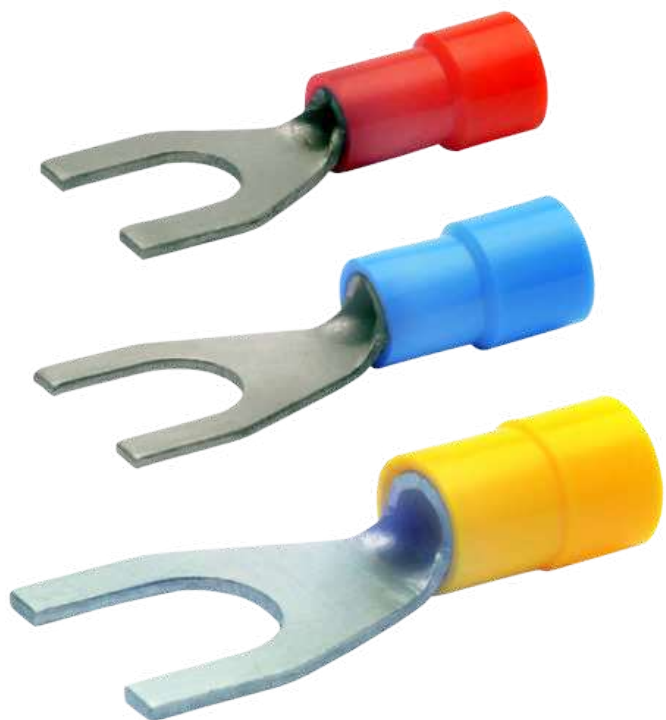

AWG 5,0 MM

4079

TERMINAL HORQUILLA AZUL

16/14

AWG 6,0 MM

4080

TERMINALES

TERMINAL HORQUILLA